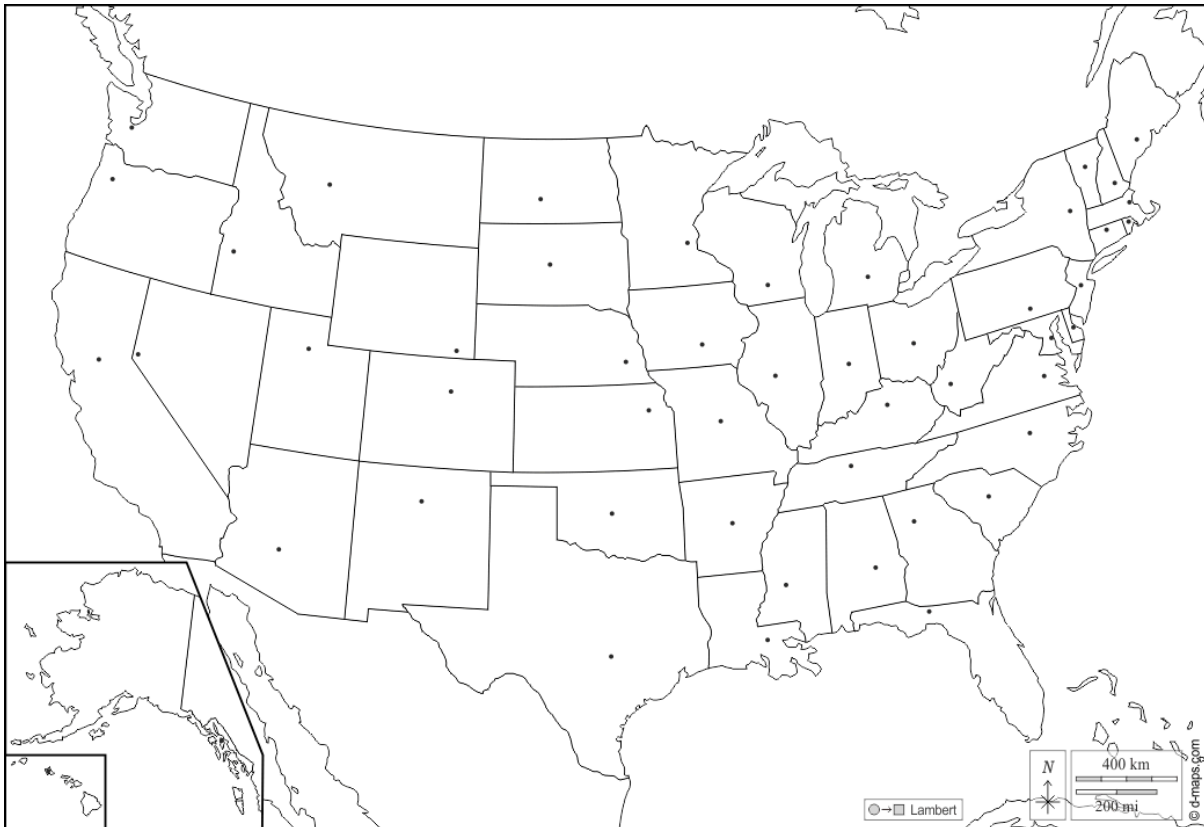

U.S. STATES AND CAPITALS

Mid-Atlantic States

Trace each state and capital

Albany, New York

Harrisburg, Pennsylvania

Trenton, New Jersey

Dover, Delaware

Annapolis, Maryland

Color the Mid-Atlantic States

U.S. STATES AND CAPITALS

Mid-Atlantic States

Trace each state and capital

Albany, New York

Harrisburg, Pennsylvania

Trenton, New Jersey

Dover, Delaware

Annapolis, Maryland

Color the Mid-Atlantic States